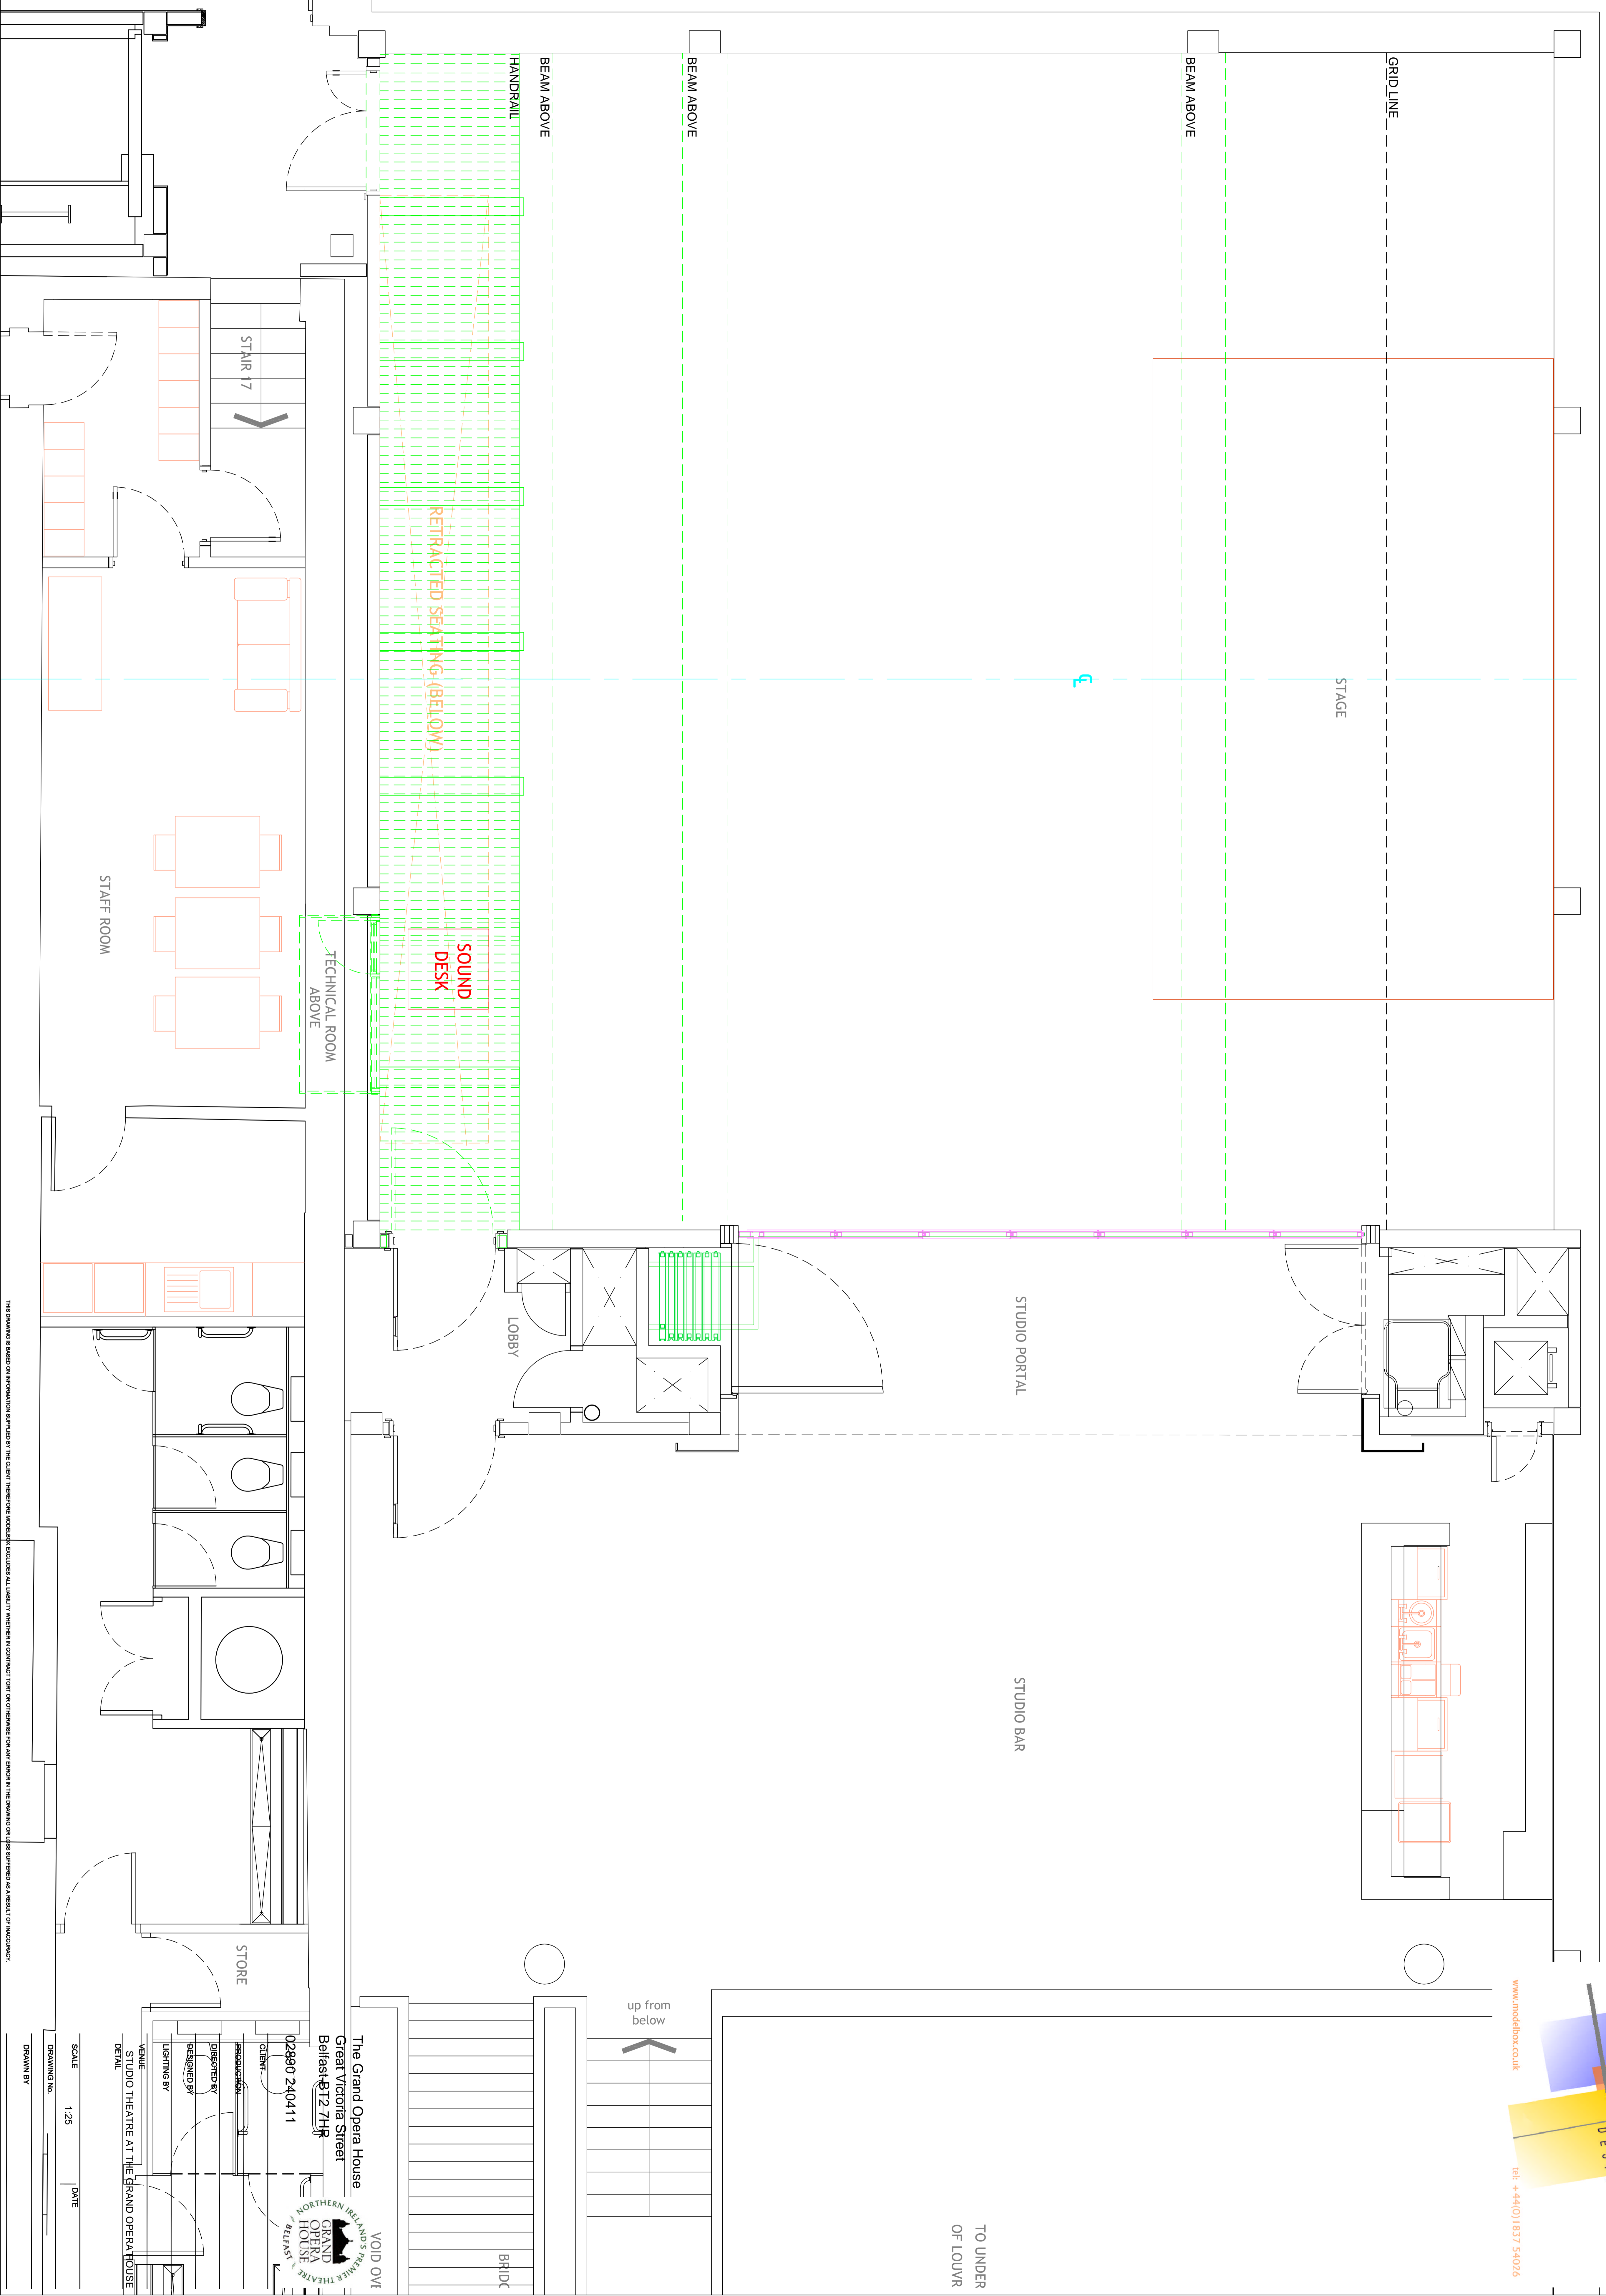

© MODELBOX LIMITED 2007

the drawing supplied by

www.modelbox.co.uk
tel: +44(0)1837 54026

VOID OVER
NORTHERN IRELAND'S GRAND OPERA HOUSE BELFAST
The Grand Opera House
Great Victoria Street
Belfast BT2 7HR
02890 240411
CLIENT
DESIGNED BY
CHECKED BY
LIGHTING BY
SCALE 1:25 DATE
DRAWING NO. DRAWN BY

TO UNDER OF LOUVR

up from below