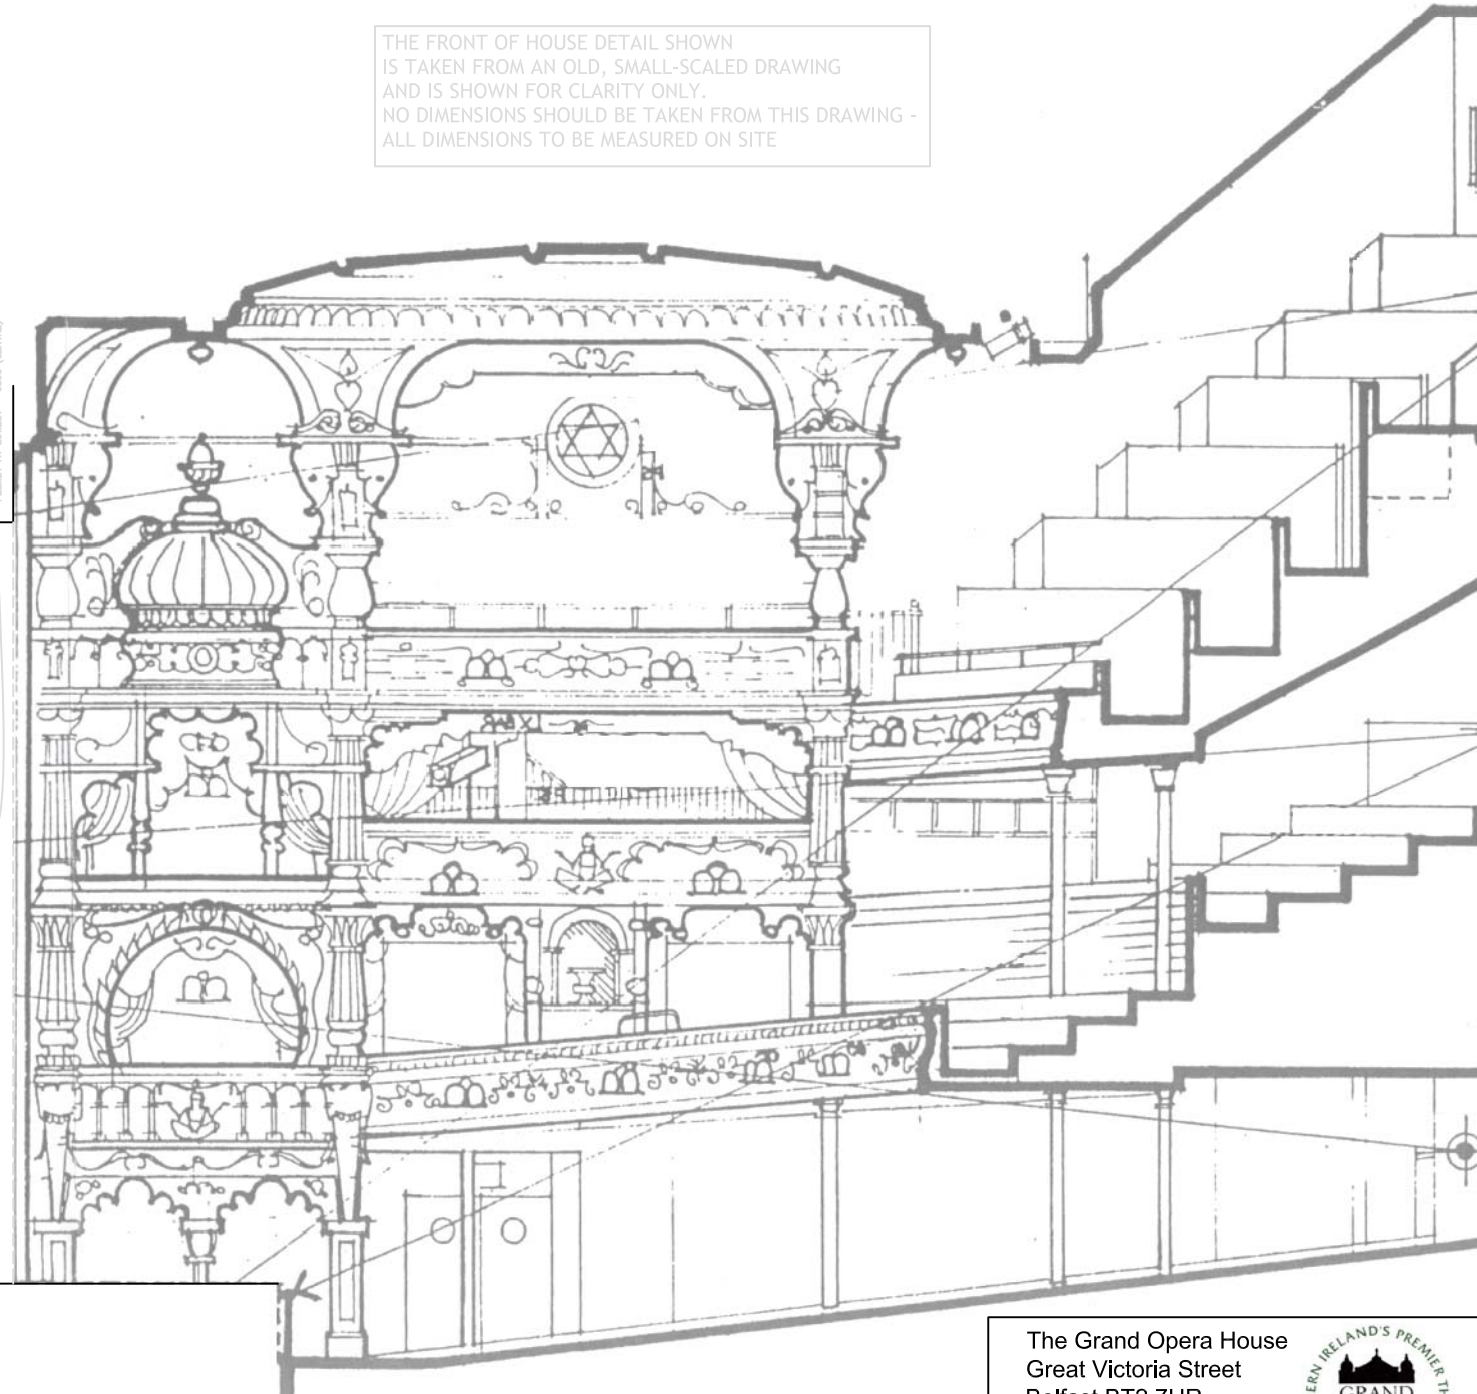

THE FRONT OF HOUSE DETAIL SHOWN  
 IS TAKEN FROM AN OLD, SMALL-SCALED DRAWING  
 AND IS SHOWN FOR CLARITY ONLY.  
 NO DIMENSIONS SHOULD BE TAKEN FROM THIS DRAWING -  
 ALL DIMENSIONS TO BE MEASURED ON SITE

FLY FLOOR - CLT HT UNDER - 6720mm (20' 0.8")

UNCONFINED  
 POLYMET AT HIGHEST - 7200 (2002)  
 POLYMET AT LOWEST - 6200 (CENTRE)

GET-IN - 6140

The Grand Opera House  
 Great Victoria Street  
 Belfast BT2 7HR  
 02890 240411

**Grand Opera House**  
 1:100 @ A3