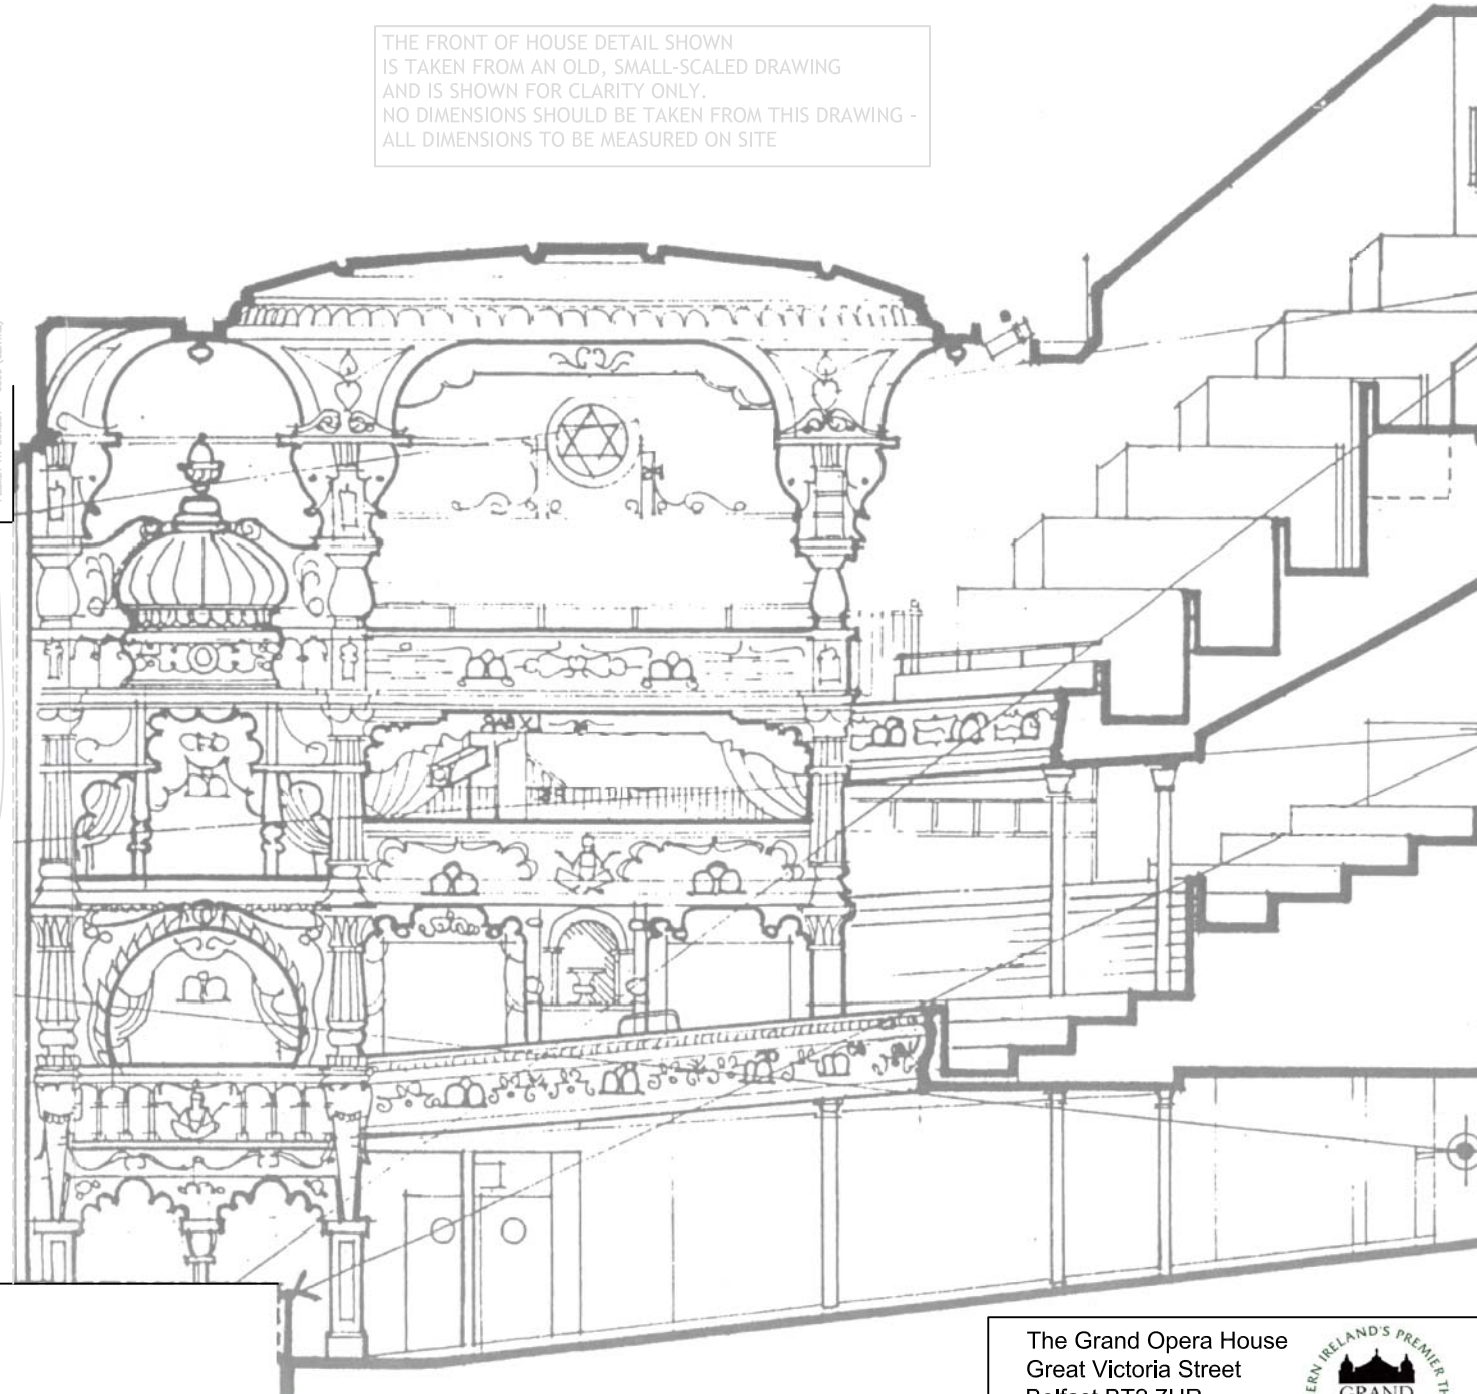

THE FRONT OF HOUSE DETAIL SHOWN
 IS TAKEN FROM AN OLD, SMALL-SCALED DRAWING
 AND IS SHOWN FOR CLARITY ONLY.
 NO DIMENSIONS SHOULD BE TAKEN FROM THIS DRAWING -
 ALL DIMENSIONS TO BE MEASURED ON SITE

FLY FLOOR - CLT HT UNDER - 6720mm (20' 0.8")

POLYMET AT HIGHEST - 7300 (2002)
 POLYMET AT LOWEST - 6300 (CENTRE)

GET-IN - 6140

The Grand Opera House
 Great Victoria Street
 Belfast BT2 7HR

02890 240411

Grand Opera House
 1:100 @ A3